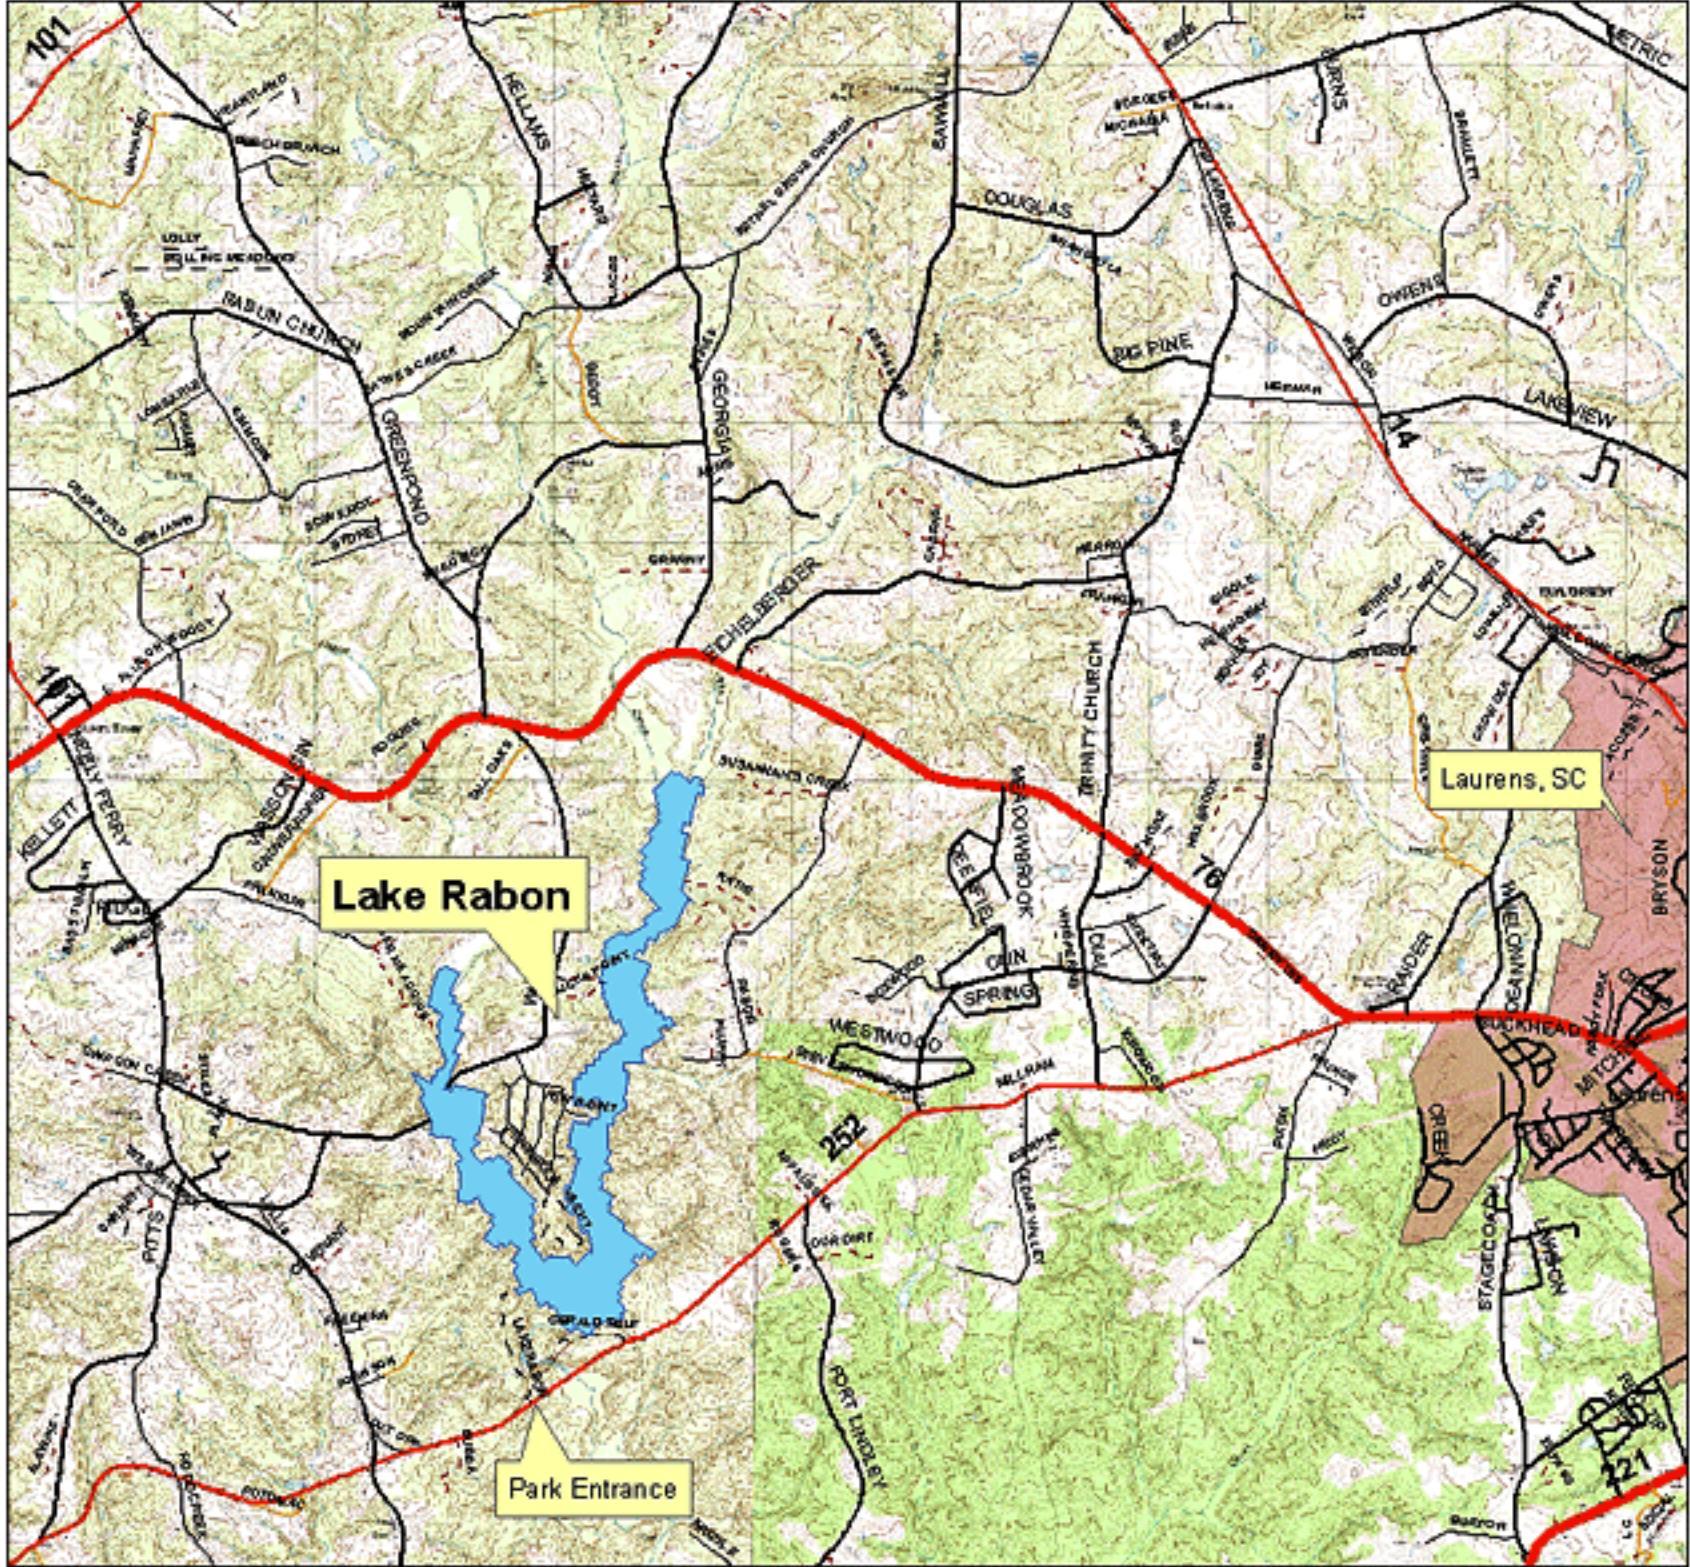

LCWSC Water Sources

Legend

- Lake Rabon
- Roads Laurens**
 - <all other values>
- ROAD_TYPE**
 - County Paved
 - County Unpaved
 - Forestry
 - Interstate
 - Private Paved
 - Private Unpaved
 - Secondary
 - State Hwy
 - US Hwy